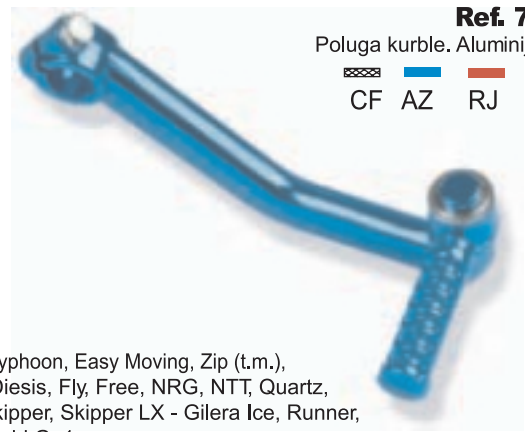

**Ref. 787**

Poluga kurble. Čelična  
Boja: Hrom, Crna.

Piaggio Typhoon, Easy Moving, Zip (t.m.),  
Liberty, Diesis, Fly, Free, NRG, NTT, Quartz,  
Sfera, Skipper, Skipper LX - Gilera Ice, Runner,  
DNA - Derbi Gp1.

**Ref. 788**

Poluga kurble. Aluminijum.

CF AZ RJ OR

Piaggio Typhoon, Easy Moving, Zip (t.m.),  
Liberty, Diesis, Fly, Free, NRG, NTT, Quartz,  
Sfera, Skipper, Skipper LX - Gilera Ice, Runner,  
DNA - Derbi Gp1.