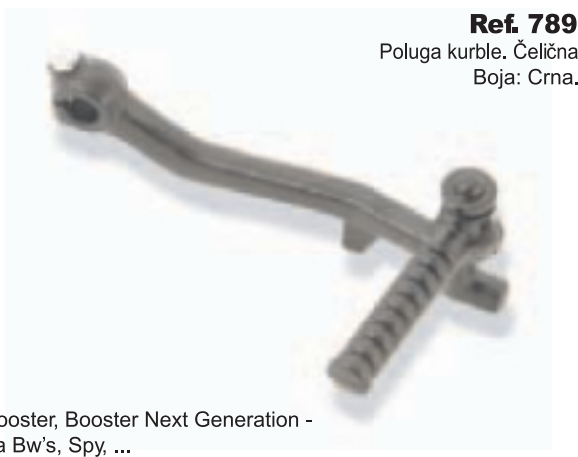

**Ref. 766**

Poluga kurble. Aluminijum.

PL AZ RJ OR

Vespa ET2, Piaggio Typhoon, Easy Moving,  
Zip (todas), Liberty.

**Ref. 6107**

Poluga kurble. Aluminijum.  
Boja: Mat siva.

Vespa Super.

Vespa DS, DN, Iris, PX 150, TX.

Malaguti Phantom F12, Firefox F15 -  
MBK Stunt, Mach G, Nitro 50/100,  
Ovetto 50/100, Booster NG -  
Yamaha Slider, Jog 50R/RR (02=>),  
Aerox 50/100, Neo's 50/100, Bw's.

MBK Booster, Booster Next Generation -  
Yamaha Bw's, Spy, ...